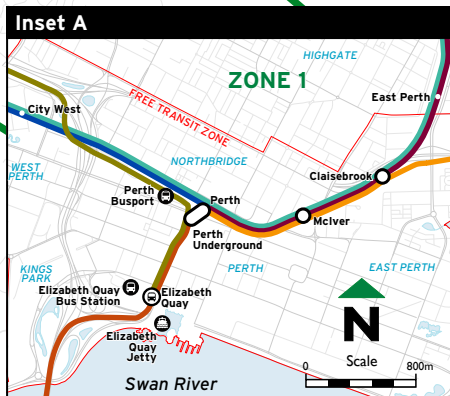

# Transperth Zone Map

**THIS MAP SHOULD ONLY BE USED AS A GUIDE.**  
**Refer to individual timetables for detailed information on fare/zone boundaries.**

**Legend**

- Train and Bus Transfer
- Train Transfer
- Bus Station
- Special Events Station
- Airport
- Ferry Terminal
- Free Transit Zone
- High Frequency Services
- Major Road
- Airport Line
- Armadale & Thornlie Line
- Fremantle Line
- Joondalup Line
- Mandurah Line
- Midland Line

Effective June 12 2023

Indian Ocean

**Zone Information**

**Zone 5 includes:**  
 Eglinton  
 Muchea

**Zone 6 includes:**  
 Beechina  
 Woollooloo  
 Yanchepp

**Zone 7 includes:**  
 Two Rocks  
 Wundowie

**Zone 8 includes:**  
 Pinjarra  
 Ravenswood

For information further south see Inset B

Indian Ocean

ZONE 6